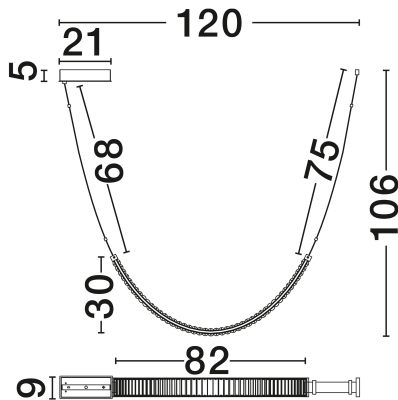

TECHNICAL DRAWING

GENERAL INFORMATION

Product Code	9124105
Collection	Indoor
Product Category	Suspension
Product Family	Lazura
Mounting Location	Wall
Application Environment	Indoor
Specifications	N/A

DIMENSION & WEIGHT

LxWxH (cm)	L: 120 W: 9 H: 106
Cut Out (cm)	N/A
Weight (Kgr)	4

MATERIAL & COLOR

Product Color	Gold & Black
Body Material	Aluminium, Steel, Crystal, Leather

APPLICATION & MOUNTING

Ambient Working Temp.	Max 45°C
Type of Protection	IP20
Dimmable	Yes
Type of Dimming	Triac
Mounting type	Surface
Mounting Depth (cm)	N/A
Led Module Replaceable	No
Light Source	LED

NOVA LUCE S.A

Schimatari Viotias
32009, Greece

+30 22620 58 121
+30 22620 56 743

info@novaluce.com
www.novaluce.com