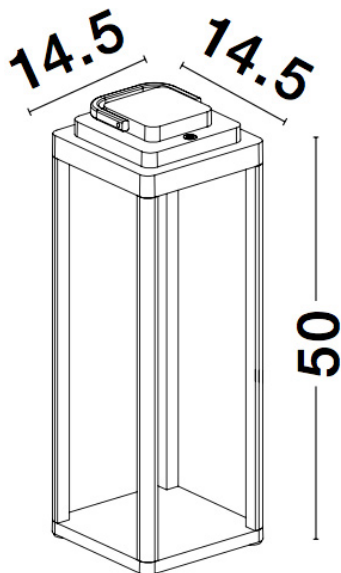

TECHNICAL DRAWING

APPLICATION & MOUNTING

Ambient Working Temp.	Max 40 oC
Type of Protection	IP65
Dimmable	Yes
Type of Dimming (Optional)	Touch Dimming
Mounting type	Portable
Mounting Depth (cm)	N/A
Led Module Replaceable	No
Light Source	LED

NOVA LUCE S.A

Schimatari Viotias
32009, Greece

+30 22620 58 121
+30 22620 56 743

info@novaluce.com
www.novaluce.com