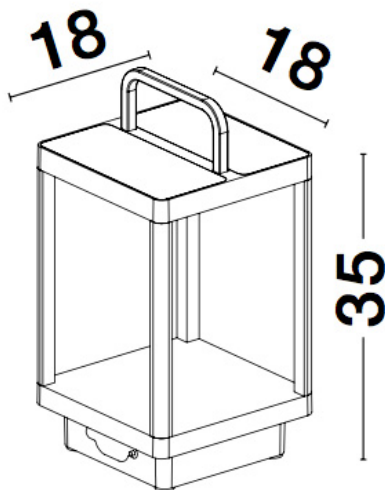

NOVA LUCE

PRODUCT DATASHEET

Version: 001

PRODUCT PHOTOGRAPH

GENERAL INFORMATION

Product Code	9922360
Collection	Outdoor
Product Category	Table
Product Family	BALI
Mounting Location	N/A
Application Environment	Outdoor

DIMENSION & WEIGHT

LxWxH (cm)	L: 18 W: 18 H: 36
Cut out (cm)	N/A
Weight (Kgr)	2.6

MATERIAL & COLOR

Product Color	Anthracite
Body Material	Die-Casting Aluminium

TECHNICAL DRAWING

APPLICATION & MOUNTING

Ambient Working Temp.	Max 40 oC
Type of Protection	IP65
Dimmable	Yes
Type of Dimming (Optional)	Touch Dimming
Mounting type	Portable
Mounting Depth (cm)	N/A
Led Module Replaceable	No
Light Source	LED