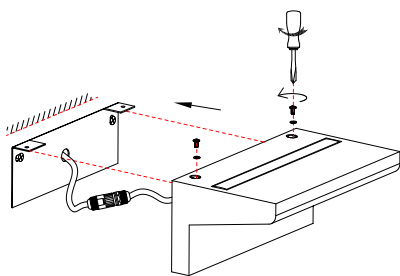

NOVA LUCE

9540239 9540240

1

Turn off the general switch

2

Drill holes & apply plastic anchors
With screws

3

Connect the wires

4

Apply the top screws

5

Turn on the general switch