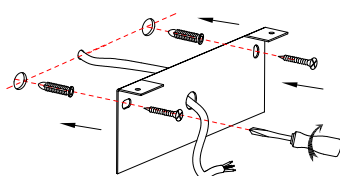

NOVA LUCE

9540239 9540240

1

Turn off the general switch

2

Drill holes & apply plastic anchors
With screws

3

Connect the wires

4

Apply the top screws

5

Turn on the general switch