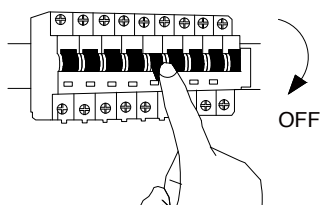

NOVA LUCE

9540239 9540240

1

Turn off the general switch

2

Drill holes & apply plastic anchors
With screws

3

Connect the wires

4

Apply the top screws

5

Turn on the general switch