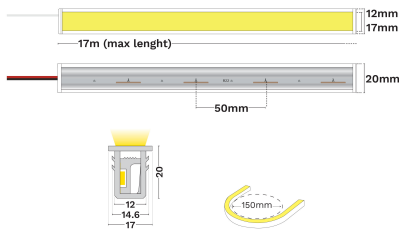

COMPATIBLE WITH

— On/Off Driver: N/A

— Triac Driver: N/A

— Dali Driver: N/A

GENERAL INFORMATION

Product Code	9530050
Product Category	Neon Flex
Product Family	Gomu 12X20
Mounting Location	N/A
Application Environment	Indoor

DIMENSION & WEIGHT

LxWxH (cm)	L:1m 12x20 mm
Cut out (cm)	N/A
Weight (Kgr)	N/A

MATERIAL & COLOR

Product Color	N/A
Body Material	Silicone
Cover Material	N/A

APPLICATION & MOUNTING

Ambient Working Temp.	45 C
Type of Protection	IP44
Protection Class IK	IK08
Dimmable	Yes
Type of Dimming (Optional)	Triac/Dali
Mounting type	N/A
Mounting Depth (cm)	N/A
Led Module Replaceable	No
Light Source	Led
Adjustable	No

NOVA LUCE S.A

Schimatari Viotias
32009, Greece

+30 22620 58 121
+30 22620 56 743

info@novaluce.com
www.novaluce.com