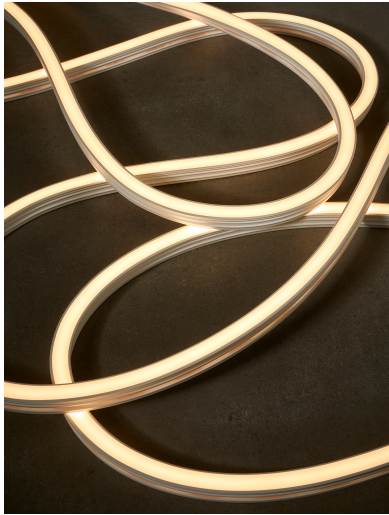

NOVA LUCE

PRODUCT DATASHEET

Version: 001

PRODUCT PHOTOGRAPH

TECHNICAL DRAWING