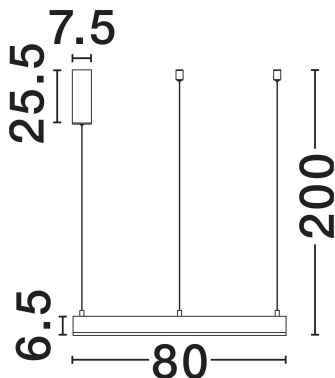

NOVA LUCE

PRODUCT DATASHEET

Version: 001

PRODUCT PHOTOGRAPH

TECHNICAL DRAWING

GENERAL INFORMATION

Product Code	9190848
Collection	Indoor
Product Category	Suspension
Product Family	Motif
Mounting Location	Wall
Application Environment	Indoor
Specifications	N/A

DIMENSION & WEIGHT

LxWxH (cm)	D: 80 H: 200
Cut Out (cm)	N/A
Weight (Kgr)	2.5

MATERIAL & COLOR

Product Color	Sandy Black
Body Material	Aluminium & Acrylic

APPLICATION & MOUNTING

Ambient Working Temp.	Max 45°C
Type of Protection	IP20
Dimmable	Yes
Type of Dimming	Triac
Mounting type	Surface
Mounting Depth (cm)	N/A
Led Module Replaceable	No
Light Source	LED

Power (Nominal)	50W
Input voltage (Nominal)	220-240V
Mains Frequency	50/60Hz

PHOTOMETRICAL DATA

Luminous Flux	3684lm
Color Temperature	3000K
Light Color (Designation)	Warm White

WARRANTY

Warranty	3 Years
----------	----------------