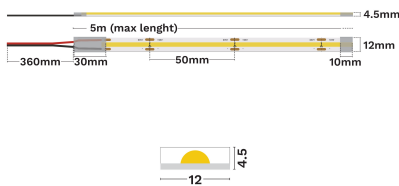

COMPATIBLE WITH

— On/Off Driver: N/A

— Triac Driver: N/A

— Dali Driver: N/A

GENERAL INFORMATION

Product Code	9540074
Product Category	Led Strips
Product Family	Vida
Mounting Location	N/A
Application Environment	Outdoor

DIMENSION & WEIGHT

LxWxH (cm)	L:5m 12 mm
Cut out (cm)	N/A
Weight (Kgr)	N/A

MATERIAL & COLOR

Product Color	N/A
Body Material	Aluminium
Cover Material	N/A

APPLICATION & MOUNTING

Ambient Working Temp.	45 C
Type of Protection	IP68
Protection Class IK	N/A
Dimmable	Yes
Type of Dimming (Optional)	Triac/Dali
Mounting type	N/A
Mounting Depth (cm)	N/A
Led Module Replaceable	No
Light Source	Led
Adjustable	No

NOVA LUCE S.A

Schimatari Viotias
32009, Greece

+30 22620 58 121
+30 22620 56 743

info@novaluce.com
www.novaluce.com