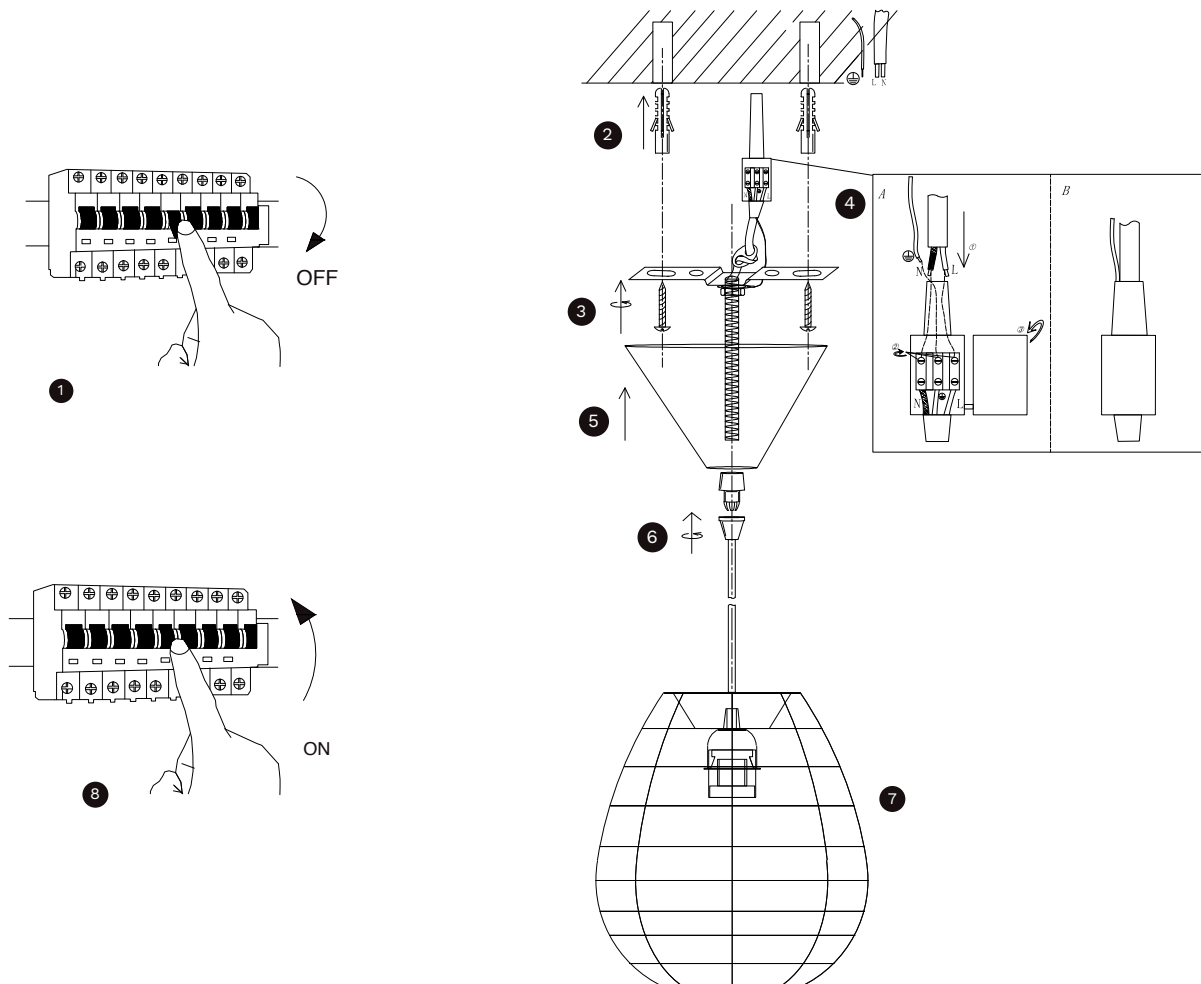

NOVA LUCE

9858713

✂ x2 🔩 x2

1. Turn off general switch
2. 3. Align, Drill Holes & Make It Stable
4. Connect The Wires
5. Put It In Place & Apply side Screws
6. Apply the nut screw
7. Apply the bulb
8. Turn on general switch