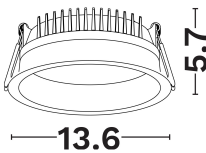

NOVA LUCE

PRODUCT DATASHEET

Version: 001

PRODUCT PHOTOGRAPH

TECHNICAL DRAWING

COMPATIBLE WITH

— On/Off Driver: Included

— Triac Driver: 9844019

— Dali Driver: 9621523

GENERAL INFORMATION

Product Code	9844065
Product Category	Downlights-Commercial
Product Family	Uber
Mounting Location	Ceiling
Application Environment	Indoor

DIMENSION & WEIGHT

LxWxH (cm)	D:13.6 H:5.7
Cut out (cm)	12
Weight (Kgr)	N/A

Power (Nominal)	14
Input voltage (Nominal)	220-240Vac
Mains Frequency	50/60Hz
Output voltage	36Vdc
Output Current	350mA
Power Factor	>0.8
Efficiency	>81%
SVM	60.4
Pst	61
Class	II

PHOTOMETRICAL DATA

Luminous Flux	1373
Luminous Efficacy	98.1
Color Temperature	3000
Light Color (Designation)	Warm White
CRI	>90
SDCM	<3
Beam Angle	90
UGR	N/A