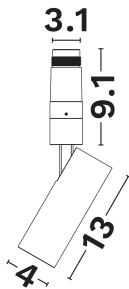

DIMENSION & WEIGHT

LxWxH (cm)	D: 4 H: 13
Cut out (cm)	N/A
Weight (Kgr)	N/A

TECHNICAL DRAWING

MATERIAL & COLOR

Product Color	Black
Body Material	Aluminium
Cover Material	N/A

APPLICATION & MOUNTING

Ambient Working Temp.	45 C
Type of Protection	IP20
Protection Class IK	IK03
Dimmable	Yes
Type of Dimming (Optional)	Dali
Mounting type	Surface
Mounting Depth (cm)	Ceiling
Led Module Replaceable	No
Light Source	Led
Adjustable	Yes

NOVA LUCE

PRODUCT DATASHEET

Version: 001

ELECTRICAL DATA

Power (Nominal)	8
Input voltage (Nominal)	48Vdc
Mains Frequency	50/60Hz
Output voltage	N/A
Output Current	N/A
Power Factor	N/A
Efficiency	N/A
SVM	N/A
Pst	N/A
Class	III