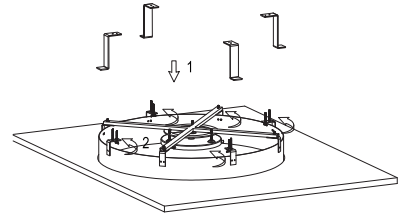

NOVA LUCE

9058111 / 9058112 / 9058113 / 9058114 / 9058115
9058116 / 9058117 / 9058118

Recessed Installation

Ø625mm/Ø825mm/Ø1025mm

Create a CutOut ①

Put it in place ②

Tie up parts together ③

Connect wires ④

Tie up the screws & fix it in place by rotating ⑤

Tie up the screws & fix it in place by rotating ⑥

9058123 / 9058124 / 9058125 / 9058126

Ø470mm/Ø670mm

Create a CutOut ①

Tie up screws ②

Connect wires ③

Put it in place ④