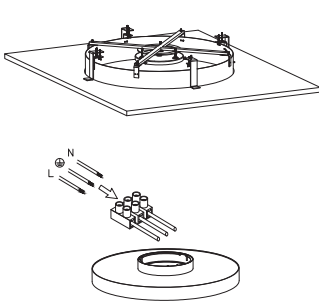

NOVA LUCE

9058111 / 9058112 / 9058113 / 9058114 / 9058115
9058116 / 9058117 / 9058118

Recessed Installation

Ø625mm/Ø825mm/Ø1025mm

Create a CutOut ①

Put it in place ②

Tie up parts together ③

Connect wires ④

Tie up the screws & fix it in place by rotating ⑤

Tie up the screws & fix it in place by rotating ⑥

9058123 / 9058124 / 9058125 / 9058126

Ø470mm/Ø670mm

Create a CutOut ①

Tie up screws ②

Connect wires ③

Put it in place ④

Apply a sealer ⑤

Adjust it in the desirable degrees ⑥