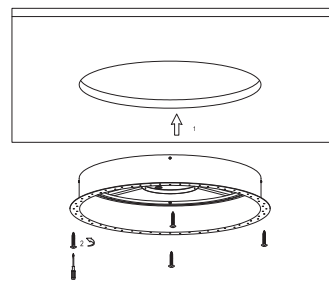

NOVA LUCE

9058111 / 9058112 / 9058113 / 9058114 / 9058115
9058116 / 9058117 / 9058118

Recessed Installation

Ø625mm/Ø825mm/Ø1025mm

Create a CutOut ①

Put it in place ②

Tie up parts together ③

Connect wires ④

Tie up the screws & fix it in place by rotating ⑤

Tie up the screws & fix it in place by rotating ⑥

9058123 / 9058124 / 9058125 / 9058126

Ø470mm/Ø670mm

Create a CutOut ①

Tie up screws ②

Connect wires ③

Put it in place ④

Apply a sealer ⑤

Adjust it in the desirable degrees ⑥