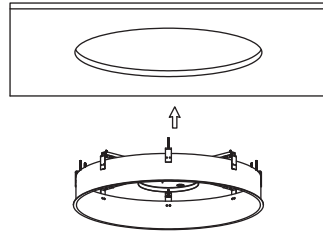

NOVA LUCE

9058111 / 9058112 / 9058113 / 9058114 / 9058115
9058116 / 9058117 / 9058118

Recessed Installation

Ø625mm/Ø825mm/Ø1025mm

Create a CutOut ①

Put it in place ②

Tie up parts together ③

Connect wires ④

Tie up the screws & fix it in place by rotating ⑤

Tie up the screws & fix it in place by rotating ⑥

9058123 / 9058124 / 9058125 / 9058126

Ø470mm/Ø670mm

Create a CutOut ①

Tie up screws ②

Connect wires ③

Put it in place ④