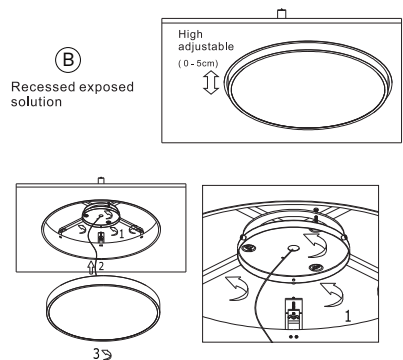

NOVA LUCE

9058111 / 9058112 / 9058113 / 9058114 / 9058115
9058116 / 9058117 / 9058118

Recessed Installation

Ø625mm/Ø825mm/Ø1025mm

Create a CutOut ①

Put it in place ②

Tie up parts together ③

Connect wires ④

Tie up the screws & fix it in place by rotating ⑤

Tie up the screws & fix it in place by rotating ⑥

9058123 / 9058124 / 9058125 / 9058126

Ø470mm/Ø670mm

Create a CutOut ①

Tie up screws ②

Connect wires ③

Put it in place ④