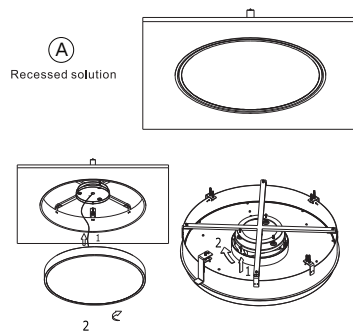

NOVA LUCE

9058111 / 9058112 / 9058113 / 9058114 / 9058115
9058116 / 9058117 / 9058118

Recessed Installation

Ø625mm/Ø825mm/Ø1025mm

Create a CutOut ①

Put it in place ②

Tie up parts together ③

Connect wires ④

Tie up the screws & fix it in place by rotating ⑤

Tie up the screws & fix it in place by rotating ⑥

9058123 / 9058124 / 9058125 / 9058126

Ø470mm/Ø670mm

Create a CutOut ①

Tie up screws ②

Connect wires ③

Put it in place ④