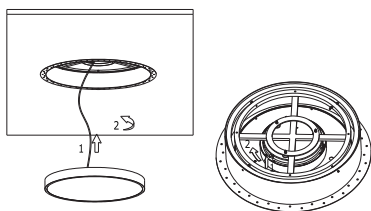

NOVA LUCE

9058111 / 9058112 / 9058113 / 9058114 / 9058115
9058116 / 9058117 / 9058118

Recessed Installation

Ø625mm/Ø825mm/Ø1025mm

Create a CutOut ①

Put it in place ②

Tie up parts together ③

Connect wires ④

Tie up the screws & fix it in place by rotating ⑤

Tie up the screws & fix it in place by rotating ⑥

9058123 / 9058124 / 9058125 / 9058126

Ø470mm/Ø670mm

Create a CutOut ①

Tie up screws ②

Connect wires ③

Put it in place ④