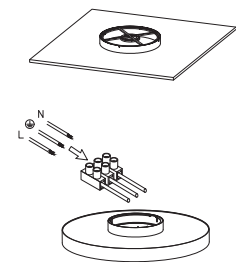

NOVA LUCE

9058111 / 9058112 / 9058113 / 9058114 / 9058115
9058116 / 9058117 / 9058118

Recessed Installation

Ø625mm/Ø825mm/Ø1025mm

Create a CutOut ①

Put it in place ②

Tie up parts together ③

Connect wires ④

Tie up the screws & fix it in place by rotating ⑤

Tie up the screws & fix it in place by rotating ⑥

9058123 / 9058124 / 9058125 / 9058126

Ø470mm/Ø670mm

Create a CutOut ①

Tie up screws ②

Connect wires ③

Put it in place ④

Apply a sealer ⑤

Adjust it in the desirable degrees ⑥