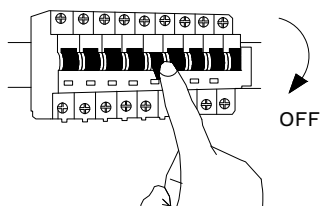

# NOVA LUCE

9279112

1

Turn off the general switch

8

Turn on the general switch

1. Turn off the general switch
2. Make a holes
3. Place it to the ground

4. Connect the wires
5. Connect the parts
6. Apply the side screws
7. Turn on the general switch