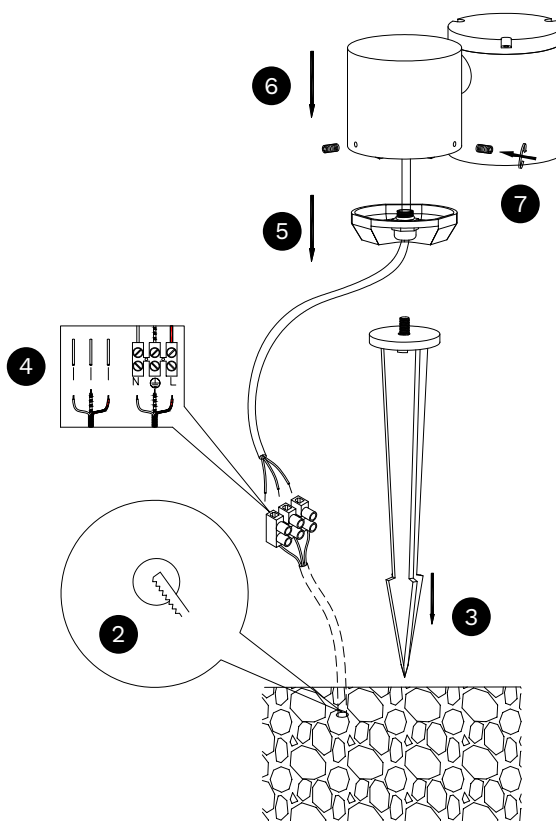

# NOVA LUCE

9279112

1

Turn off the general switch

8

Turn on the general switch

1. Turn off the general switch
2. Make a holes
3. Place it to the ground

4. Connect the wires
5. Connect the parts
6. Apply the side screws
7. Turn on the general switch