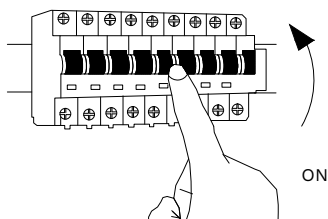

# NOVA LUCE

9279112

1

Turn off the general switch

8

Turn on the general switch

1. Turn off the general switch
2. Make a holes
3. Place it to the ground

4. Connect the wires
5. Connect the parts
6. Apply the side screws
7. Turn on the general switch