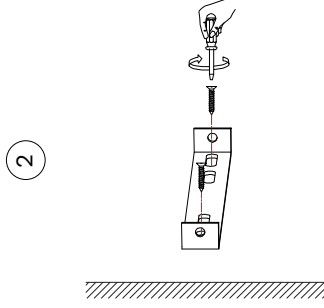

# NOVA LUCE

9501238

Turn off the general switch

Drill holes apply screws  
& Plastic anchors

Connect the wires

Apply the side screws

Insert the bulb

Turn on the general switch