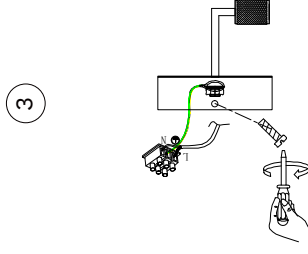

# NOVA LUCE

9501238

Turn off the general switch

Drill holes apply screws  
& Plastic anchors

Connect the wires

Apply the side screws

Insert the bulb

Turn on the general switch