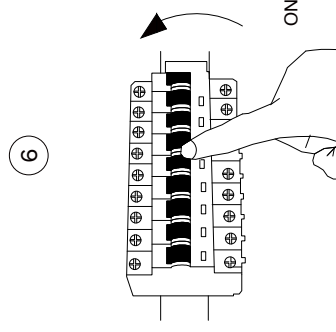

# NOVA LUCE

9501238

Turn off the general switch

Drill holes apply screws  
& Plastic anchors

Connect the wires

Apply the side screws

Insert the bulb

Turn on the general switch