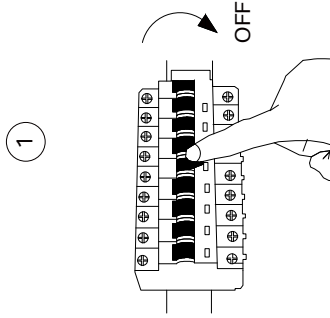

# NOVA LUCE

9501238

Turn off the general switch

Drill holes apply screws  
& Plastic anchors

Connect the wires

Apply the side screws

Insert the bulb

Turn on the general switch