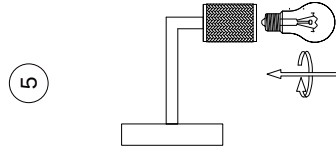

# NOVA LUCE

9501238

Turn off the general switch

Drill holes apply screws  
& Plastic anchors

Connect the wires

Apply the side screws

Insert the bulb

Turn on the general switch