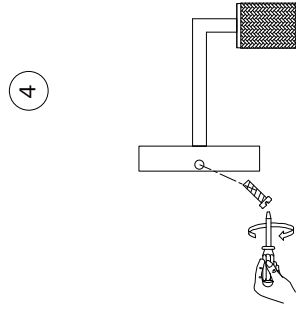

# NOVA LUCE

9501238

Turn off the general switch

Drill holes apply screws  
& Plastic anchors

Connect the wires

Apply the side screws

Insert the bulb

Turn on the general switch