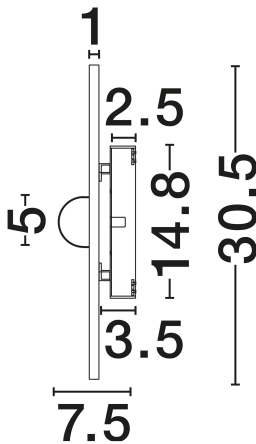

TECHNICAL DRAWING

APPLICATION & MOUNTING

Ambient Working Temp.	Max 45°C
Type of Protection	IP20
Dimmable	No
Type of Dimming	N/A
Mounting type	Surface
Mounting Depth (cm)	N/A
Led Module Replaceable	No
Light Source	LED

NOVA LUCE S.A

Schimatari Viotias
32009, Greece

+30 22620 58 121
+30 22620 56 743

info@novaluce.com
www.novaluce.com