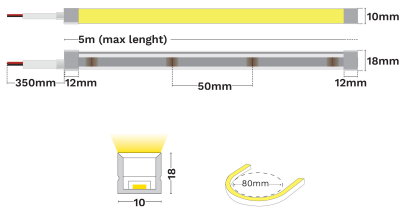

NOVA LUCE

PRODUCT DATASHEET

Version: 001

PRODUCT PHOTOGRAPH

GENERAL INFORMATION

Product Code	9540166
Product Category	Neon Flex
Product Family	Kema 10X18
Mounting Location	N/A
Application Environment	Outdoor

DIMENSION & WEIGHT

LxWxH (cm)	L:5m 10x18 mm
Cut out (cm)	N/A
Weight (Kgr)	N/A

TECHNICAL DRAWING

MATERIAL & COLOR

Product Color	N/A
Body Material	Silicone
Cover Material	N/A

APPLICATION & MOUNTING

Ambient Working Temp.	45 C
Type of Protection	IP67
Protection Class IK	N/A
Dimmable	Yes
Type of Dimming (Optional)	Triac/Dali
Mounting type	N/A
Mounting Depth (cm)	N/A
Led Module Replaceable	No
Light Source	Led
Adjustable	No

NOVA LUCE

PRODUCT DATASHEET

Version: 001

ELECTRICAL DATA

Power (Nominal)	14
Input voltage (Nominal)	24Vdc
Mains Frequency	50/60Hz
Output voltage	N/A
Output Current	N/A
Power Factor	N/A
Efficiency	N/A
SVM	N/A
Pst	N/A
Class	III

PHOTOMETRICAL DATA

Luminous Flux	494
Luminous Efficacy	34
Color Temperature	3000
Light Color (Designation)	Warm White
CRI	96
SDCM	<3
Beam Angle	120
UGR	N/A

LIFESPAN

Lifetime	>54000
----------	------------------