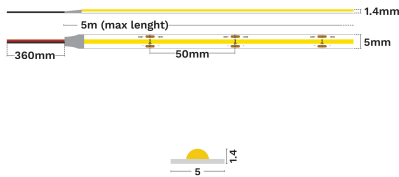

COMPATIBLE WITH

— On/Off Driver: N/A

— Triac Driver: N/A

— Dali Driver: N/A

GENERAL INFORMATION

Product Code	9680312
Product Category	Led Strips
Product Family	Vida Ultra Slim
Mounting Location	N/A
Application Environment	Indoor

DIMENSION & WEIGHT

LxWxH (cm)	L:5m W:5 H:1.4 mm
Cut out (cm)	N/A
Weight (Kgr)	N/A

MATERIAL & COLOR

Product Color	N/A
Body Material	Aluminium
Cover Material	N/A

APPLICATION & MOUNTING

Ambient Working Temp.	45 C
Type of Protection	IP20
Protection Class IK	N/A
Dimmable	Yes
Type of Dimming (Optional)	Triac/Dali
Mounting type	N/A
Mounting Depth (cm)	N/A
Led Module Replaceable	No
Light Source	Led
Adjustable	No

NOVA LUCE S.A

Schimatari Viotias
32009, Greece

+30 22620 58 121
+30 22620 56 743

info@novaluce.com
www.novaluce.com