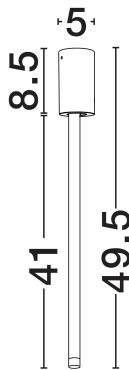

NOVA LUCE

PRODUCT DATASHEET

Version: 001

PRODUCT PHOTOGRAPH

TECHNICAL DRAWING

GENERAL INFORMATION

Product Code	9232141
Collection	Indoor
Product Category	Ceiling
Product Family	Stilvi
Mounting Location	Wall
Application Environment	Indoor
Specifications	N/A

DIMENSION & WEIGHT

LxWxH (cm)	D: 5 H: 49.5
Cut Out (cm)	N/A
Weight (Kgr)	0.4

MATERIAL & COLOR

Product Color	Sandy Black
Body Material	Aluminium

APPLICATION & MOUNTING

Ambient Working Temp.	Max 45°C
Type of Protection	IP20
Dimmable	No
Type of Dimming	N/A
Mounting type	Surface
Mounting Depth (cm)	N/A
Led Module Replaceable	No
Light Source	LED

Power (Nominal)	4W
Input voltage (Nominal)	220-240V
Mains Frequency	50/60Hz

PHOTOMETRICAL DATA

Luminous Flux	177lm
Color Temperature	3000K
Light Color (Designation)	Warm White

WARRANTY

Warranty	3 Years
----------	----------------