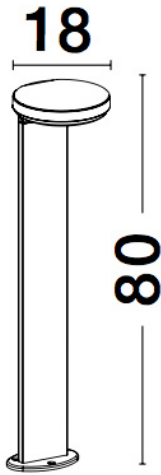

NOVA LUCE

PRODUCT DATASHEET

Version: 001

PRODUCT PHOTOGRAPH

TECHNICAL DRAWING

GENERAL INFORMATION

Product Code	9936102
Collection	Outdoor
Product Category	Bollard
Product Family	ENZI
Mounting Location	Floor
Application Environment	Outdoor

DIMENSION & WEIGHT

LxWxH (cm)	L: 18 W: 18 H: 80
Cut out (cm)	N/A
Weight (Kgr)	2.1

MATERIAL & COLOR

Product Color	Dark Grey
Body Material	Aluminium-Acrylic

APPLICATION & MOUNTING

Ambient Working Temp.	Max 40 °C
Type of Protection	IP54
Dimmable	No
Type of Dimming (Optional)	N/A
Mounting type	Surface
Mounting Depth (cm)	N/A
Led Module Replaceable	No
Light Source	LED

Power (Nominal)	15W
Input voltage (Nominal)	220-240Vac
Mains Frequency	50/60Hz

PHOTOMETRICAL DATA

Luminous Flux	1630 lm
Color Temperature	3000K
Light Color (Designation)	Warm White

WARRANTY

Warranty	3 Years
----------	----------------