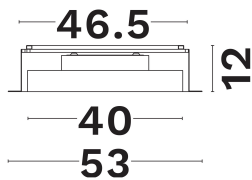

DIMENSION & WEIGHT

LxWxH (cm)	D: 40 H:12 cm
Cut out (cm)	47,5
Weight (Kgr)	7,2

TECHNICAL DRAWING

MATERIAL & COLOR

Product Color	White
Body Material	Aluminium
Cover Material	N/A

APPLICATION & MOUNTING

Ambient Working Temp.	45 C
Type of Protection	IP20
Protection Class IK	IK03
Dimmable	Yes
Type of Dimming (Optional)	Dimming With Controller
Mounting type	Trimless
Mounting Depth (cm)	Ceiling
Led Module Replaceable	No
Light Source	Led
Adjustable	Yes

NOVA LUCE

PRODUCT DATASHEET

Version: 001

ELECTRICAL DATA

Power (Nominal)	24
Input voltage (Nominal)	220-240Vac
Mains Frequency	50/60Hz
Output voltage	N/A
Output Current	N/A
Power Factor	N/A
Efficiency	N/A
SVM	N/A
Pst	N/A
Class	I

PHOTOMETRICAL DATA

Luminous Flux	1200
Luminous Efficacy	50
Color Temperature	2700-6000
Light Color (Designation)	Ww - Cw
CRI	>80
SDCM	<3
Beam Angle	120
UGR	N/A

LIFESPAN

Lifetime	50000
----------	--------------