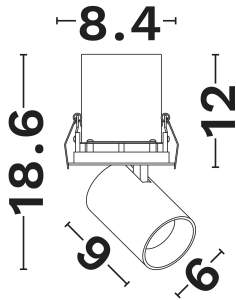

NOVA LUCE

PRODUCT DATASHEET

Version: 001

PRODUCT PHOTOGRAPH

GENERAL INFORMATION

Product Code	9232131
Product Category	Downlights-Semi-Recessed
Product Family	Pin
Mounting Location	Ceiling
Application Environment	Indoor

DIMENSION & WEIGHT

LxWxH (cm)	D:6-8.4 H:18.6 cm
Cut out (cm)	9,2
Weight (Kgr)	N/A

TECHNICAL DRAWING

MATERIAL & COLOR

Product Color	Black
Body Material	Aluminium
Cover Material	N/A

APPLICATION & MOUNTING

Ambient Working Temp.	45 C
Type of Protection	IP32
Protection Class IK	IK03
Dimmable	Yes
Type of Dimming (Optional)	Triac/Dali
Mounting type	Recessed
Mounting Depth (cm)	Ceiling
Led Module Replaceable	No
Light Source	Led
Adjustable	Yes

NOVA LUCE

PRODUCT DATASHEET

Version: 001

ELECTRICAL DATA

Power (Nominal)	12
Input voltage (Nominal)	220-240Vac
Mains Frequency	50/60Hz
Output voltage	37Vdc
Output Current	300mA
Power Factor	0,9
Efficiency	>73%
SVM	<0.4
Pst	<1
Class	II

PHOTOMETRICAL DATA

Luminous Flux	865
Luminous Efficacy	72.1
Color Temperature	3000
Light Color (Designation)	Warm White
CRI	>90
SDCM	<3
Beam Angle	24
UGR	<19

LIFESPAN

Lifetime	50000
----------	--------------