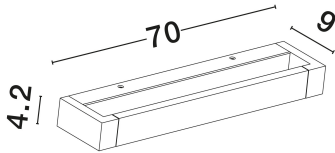

DIMENSION & WEIGHT

LxWxH (cm)	L: 70 W: 9 H: 4.2
Cut Out (cm)	N/A
Weight (Kgr)	1.83

MATERIAL & COLOR

Product Color	Sandy White
Body Material	Aluminium & Acrylic

TECHNICAL DRAWING

APPLICATION & MOUNTING

Ambient Working Temp.	Max 45°C
Type of Protection	IP20
Dimmable	No
Type of Dimming	N/A
Mounting type	Surface
Mounting Depth (cm)	N/A
Led Module Replaceable	No
Light Source	LED