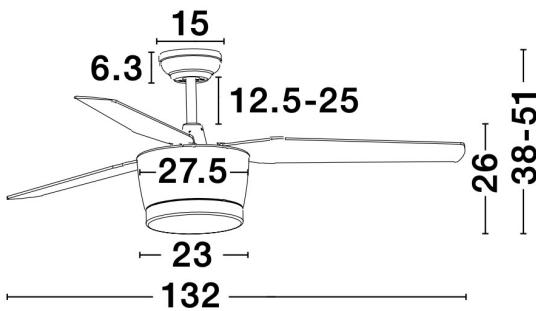

NOVA LUCE

PRODUCT DATASHEET

Version: 001

PRODUCT PHOTOGRAPH

TECHNICAL DRAWING

GENERAL INFORMATION

Product Code	5260251
Collection	Decorative
Product Category	Fans
Product Family	Monsoon
Mounting Location	Ceiling
Application Environment	Indoor

DIMENSION & WEIGHT

LxWxH (cm)	D: 132 H: 38-51
Cut out (cm)	N/A
Weight (Kgr)	7.5

MATERIAL & COLOR

Product Color	Black & Natural
Body Material	Steel & Glass

APPLICATION & MOUNTING

Ambient Working Temp.	Max 45 oC
Type of Protection	IP20
Dimmable	No
Type of Dimming (Optional)	N/A
Mounting type	Ceiling
Mounting Depth (cm)	N/A
Led Module Replaceable	No
Light Source	LED

Power (Nominal)	18W
Input voltage (Nominal)	220-240Vac
Mains Frequency	50/60Hz

PHOTOMETRICAL DATA

Luminous Flux	650 lm
Color Temperature	3000K
Light Color (Designation)	Warm White

WARRANTY

Warranty	3 Years
----------	----------------