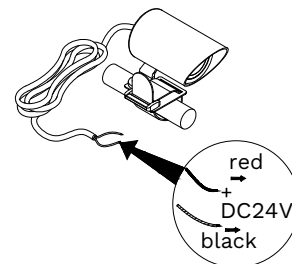

NOVA LUCE

9030920/ 9030921

Parts Included

(A)

Tools

⊕ PZ

1

Turn off the General Switch

2

Relise the strap to prepare the light for installation

3

Make it stable by fixing the strap tight

4

Prepare & connect wires

5

Adjust the canopy into the desirable angle