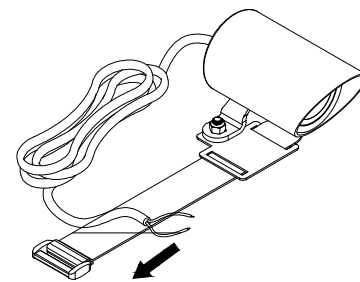

NOVA LUCE

9030920/ 9030921

Parts Included

(A)

Tools

⊕ PZ

1

Turn off the General Switch

2

Relise the strap to prepare the light for installation

3

Make it stable by fixing the strap tight

4

Prepare & connect wires

5

Adjust the canopy into the desirable angle