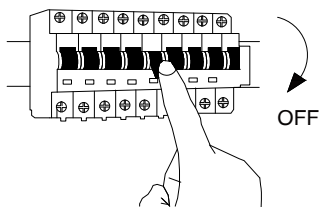

NOVA LUCE

9030920/ 9030921

Parts Included

(A)

Tools

⊕ PZ

1

Turn off the General Switch

2

Relise the strap to prepare the light for installation

3

Make it stable by fixing the strap tight

4

Prepare & connect wires

5

Adjust the canopy into the desirable angle