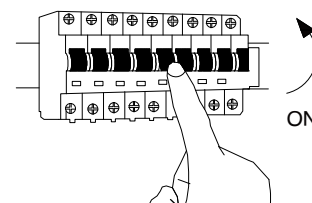

Turn on the General Switch