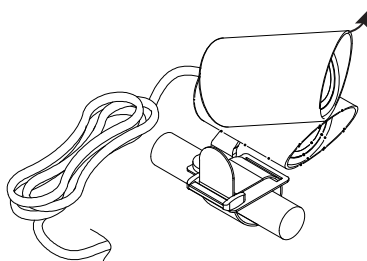

2

Relise the strap to prepare the light for installation

3

Make it stable by fixing the strap tight

4

Prepare & connect wires

5

Adjust the canopy into the desirable angle

6

Turn on the General Switch