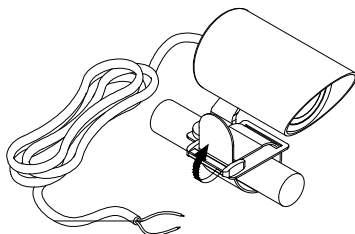

NOVA LUCE

9030920/ 9030921

Parts Included

(A)

Tools

⊕ PZ

1

Turn off the General Switch

2

Relise the strap to prepare the light for installation

3

Make it stable by fixing the strap tight

4

Prepare & connect wires

5

Adjust the canopy into the desirable angle