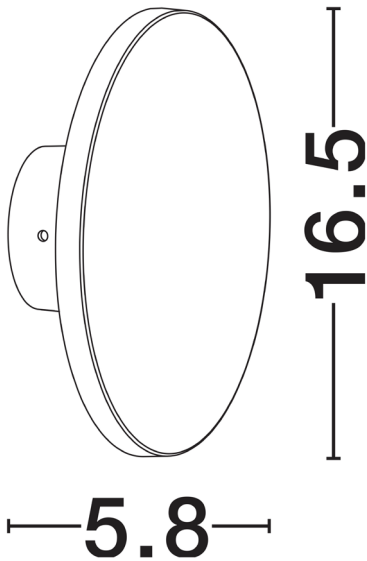

NOVA LUCE

PRODUCT DATASHEET

Version: 001

PRODUCT PHOTOGRAPH

TECHNICAL DRAWING

GENERAL INFORMATION

Product Code	9030824
Collection	Outdoor
Product Category	Wall
Product Family	Tower
Mounting Location	Wall
Application Environment	Outdoor
Specifications	Antisalt Protection

DIMENSION & WEIGHT

LxWxH (cm)	D: 7,6 H: 14
Cut out (cm)	N/A
Weight (Kgr)	0.175

MATERIAL & COLOR

Product Color	White
Body Material	Acrylic & Pc

APPLICATION & MOUNTING

Ambient Working Temp.	Max 45 oC
Type of Protection	IP54
Dimmable	No
Type of Dimming (Optional)	N/A
Mounting type	Surface
Mounting Depth (cm)	N/A
Led Module Replaceable	No
Light Source	LED

Power (Nominal)	8 W
Input voltage (Nominal)	220-240Vac
Mains Frequency	50/60Hz

PHOTOMETRICAL DATA

Luminous Flux	739 lm
Color Temperature	3000 K
Light Color (Designation)	Warm White

WARRANTY

Warranty	3 Years
----------	----------------