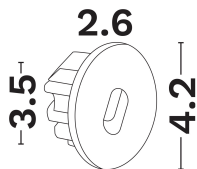

LxWxH (cm)	D:4.2 H:2.6 cm
Cut out (cm)	3,5
Weight (Kgr)	N/A

TECHNICAL DRAWING

MATERIAL & COLOR

Product Color	White
Body Material	Aluminium
Cover Material	N/A

APPLICATION & MOUNTING

Ambient Working Temp.	45 C
Type of Protection	IP20
Protection Class IK	IK03
Dimmable	Yes
Type of Dimming (Optional)	Dali
Mounting type	Recessed
Mounting Depth (cm)	Wall
Led Module Replaceable	No
Light Source	Led
Adjustable	No

PHOTOMETRICAL DATA

Luminous Flux	33
Luminous Efficacy	11
Color Temperature	3000
Light Color (Designation)	Warm White
CRI	>80
SDCM	<3
Beam Angle	60
UGR	<19

LIFESPAN

Lifetime	30000
----------	--------------