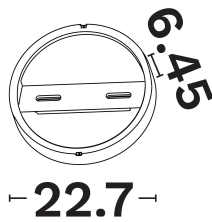

TECHNICAL DRAWING

MATERIAL & COLOR

Product Color	White
Body Material	Plastic
Cover Material	N/A

APPLICATION & MOUNTING

Ambient Working Temp.	45 C
Type of Protection	IP20
Protection Class IK	IK02
Dimmable	N/A
Type of Dimming (Optional)	N/A
Mounting type	Surface
Mounting Depth (cm)	Ceiling
Led Module Replaceable	N/A
Light Source	N/A
Adjustable	N/A

COMPATIBLE WITH

— On/Off Driver: N/A

— Triac Driver: N/A

— Dali Driver: N/A

NOVA LUCE S.A

Schimatari Viotias
32009, Greece

+30 22620 58 121
+30 22620 56 743

info@novaluce.com
www.novaluce.com