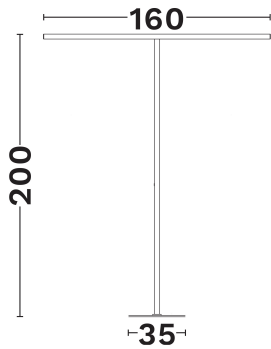

NOVA LUCE

PRODUCT DATASHEET

Version: 001

PRODUCT PHOTOGRAPH

GENERAL INFORMATION

Product Code	9008815
Product Category	Floor Lamps
Product Family	Gal
Mounting Location	Floor
Application Environment	Indoor

DIMENSION & WEIGHT

LxWxH (cm)	160 W: 3.5 H: 200 cm
Cut out (cm)	N/A
Weight (Kgr)	N/A

TECHNICAL DRAWING

MATERIAL & COLOR

Product Color	Black
Body Material	Aluminium
Cover Material	N/A

APPLICATION & MOUNTING

Ambient Working Temp.	45 C
Type of Protection	IP20
Protection Class IK	IK04
Dimmable	Yes
Type of Dimming (Optional)	Touch Dimmable
Mounting type	Floor
Mounting Depth (cm)	Floor
Led Module Replaceable	No
Light Source	Led
Adjustable	No

NOVA LUCE

PRODUCT DATASHEET

Version: 001

ELECTRICAL DATA

Power (Nominal)	60
Input voltage (Nominal)	220-240Vac
Mains Frequency	50/60Hz
Output voltage	N/A
Output Current	N/A
Power Factor	N/A
Efficiency	N/A
SVM	N/A
Pst	N/A
Class	I

PHOTOMETRICAL DATA

Luminous Flux	6750
Luminous Efficacy	112.5
Color Temperature	3000
Light Color (Designation)	Warm White
CRI	>90
SDCM	<3
Beam Angle	120
UGR	<16

LIFESPAN

Lifetime	50000
----------	--------------