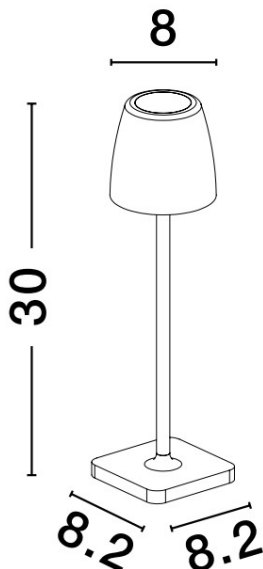

NOVA LUCE

PRODUCT DATASHEET

Version: 001

PRODUCT PHOTOGRAPH

GENERAL INFORMATION

Product Code	9223414
Collection	Outdoor
Product Category	Table
Product Family	COLT
Mounting Location	N/A
Application Environment	Outdoor

DIMENSION & WEIGHT

LxWxH (cm)	L: 8 W: 8,2 H: 30
Cut out (cm)	N/A
Weight (Kgr)	0.5

TECHNICAL DRAWING

MATERIAL & COLOR

Product Color	Olive Grren
Body Material	Die-Casting Aluminium -Acrylic

APPLICATION & MOUNTING

Schimatari Viotias
32009, Greece

+30 22620 58 121
+30 22620 56 743

info@novaluce.com
www.novaluce.com

NOVA LUCE

PRODUCT DATASHEET

Version: 001

ELECTRICAL DATA

Power (Nominal)	2W
Input voltage (Nominal)	5Vdc
Mains Frequency	50/60Hz

PHOTOMETRICAL DATA

Luminous Flux	207 lm
Color Temperature	3000K
Light Color (Designation)	Warm White

WARRANTY

Warranty	3 Years
----------	----------------

CERTIFICATES

Certificates	CE,UKCA
--------------	----------------