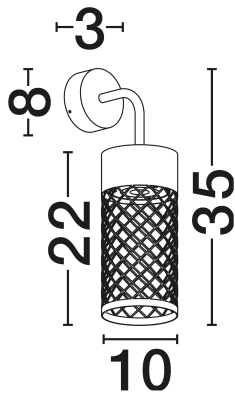

NOVA LUCE

PRODUCT DATASHEET

Version: 001

PRODUCT PHOTOGRAPH

TECHNICAL DRAWING

GENERAL INFORMATION

Product Code	9060320
Collection	Outdoor
Product Category	Wall
Product Family	Motley
Mounting Location	Wall
Application Environment	Outdoor
Specifications	N/A

DIMENSION & WEIGHT

LxWxH (cm)	D:10 H:35 cm
Cut out (cm)	N/A
Weight (Kgr)	0

MATERIAL & COLOR

Product Color	Sandy Black
Body Material	Aluminium & Metal

APPLICATION & MOUNTING

Ambient Working Temp.	Max 45 oC
Type of Protection	IP65
Dimmable	No
Type of Dimming	N/A
Mounting type	Surface
Mounting Depth (cm)	N/A
Led Module Replaceable	No
Light Source	LED

Power (Nominal)	9w
Input voltage (Nominal)	220-240Vac
Mains Frequency	50/60Hz

PHOTOMETRICAL DATA

Luminous Flux	395lm
Color Temperature	3000K
Light Color (Designation)	Warm White

WARRANTY

Warranty	3 Years
----------	----------------