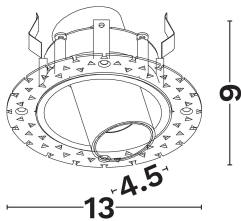

DIMENSION & WEIGHT

LxWxH (cm)	D:13 H:9
Cut out (cm)	9,5
Weight (Kgr)	N/A

TECHNICAL DRAWING

MATERIAL & COLOR

Product Color	Black
Body Material	Aluminium
Cover Material	N/A

APPLICATION & MOUNTING

Ambient Working Temp.	45 C
Type of Protection	IP20
Protection Class IK	IK04
Dimmable	Yes
Type of Dimming (Optional)	Triac/Dali
Mounting type	Trimless
Mounting Depth (cm)	Ceiling
Led Module Replaceable	No
Light Source	Led
Adjustable	Yes

PHOTOMETRICAL DATA

Luminous Flux	878
Luminous Efficacy	87.8
Color Temperature	2700
Light Color (Designation)	Warm White
CRI	>90
SDCM	<3
Beam Angle	24
UGR	<17

LIFESPAN

Lifetime	30000
----------	--------------