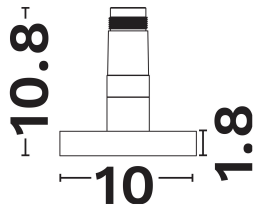

DIMENSION & WEIGHT

LxWxH (cm)	D: 10 H: 10.8
Cut out (cm)	N/A
Weight (Kgr)	N/A

TECHNICAL DRAWING

MATERIAL & COLOR

Product Color	White
Body Material	Aluminium
Cover Material	N/A

APPLICATION & MOUNTING

Ambient Working Temp.	45 C
Type of Protection	IP20
Protection Class IK	IK03
Dimmable	No
Type of Dimming (Optional)	N/A
Mounting type	Surface
Mounting Depth (cm)	Ceiling
Led Module Replaceable	No
Light Source	Led
Adjustable	No

PHOTOMETRICAL DATA

Luminus Flux	851
Luminous Efficacy	77.4
Color Temperature	2700
Light Color (Designation)	Warm White
CRI	>90
SDCM	<3
Beam Angle	60
UGR	N/A

LIFESPAN

Lifetime	50000
----------	--------------