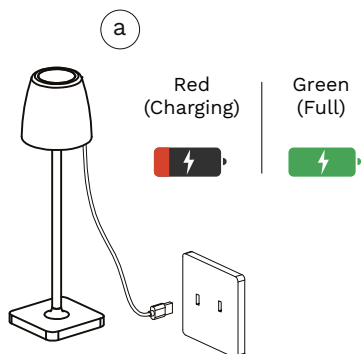

NOVA LUCE

9223404

1

Firstly, charge the lamp until the led changes to green.
The USB cable is in the attachment bag.
We recommend that you use 1A adaptor.

Or charge the lamp by connecting it on base

3

To turn on/ off the lamp,
please touch the switch on the top

4

The lamp is dimmable