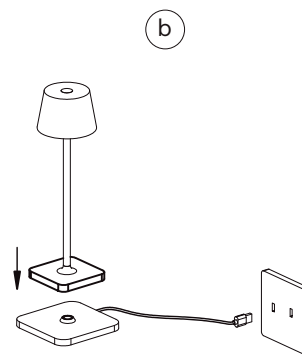

NOVA LUCE

9223404

1

Firstly, charge the lamp until the led changes to green.
The USB cable is in the attachment bag.
We recommend that you use 1A adaptor.

Or charge the lamp by connecting it on base

3

To turn on/ off the lamp,
please touch the switch on the top