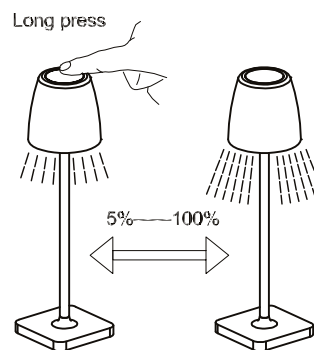

Or charge the lamp by connecting it on base

3

To turn on/ off the lamp,
please touch the switch on the top

4

The lamp is dimmable