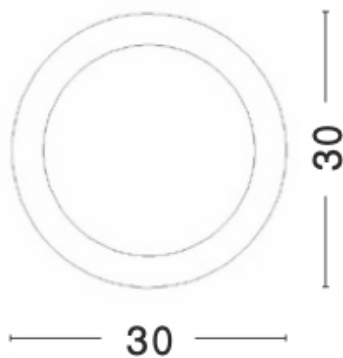

DIMENSION & WEIGHT

LxWxH (cm)	D: 30 H: 6
Cut out (cm)	0
Weight (Kgr)	2.4

TECHNICAL DRAWING

MATERIAL & COLOR

Product Color	White
Body Material	Gypsum & Glass
Cover Material	N/A

APPLICATION & MOUNTING

Ambient Working Temp.	45 C
Type of Protection	IP20
Protection Class IK	N/A
Dimmable	N/A
Type of Dimming (Optional)	N/A
Mounting type	Surface
Mounting Depth (cm)	Ceiling
Led Module Replaceable	Yes
Light Source	LED E27
Adjustable	No

NOVA LUCE

PRODUCT DATASHEET

Version: 001

ELECTRICAL DATA

Power (Nominal)	max 10 W
Input voltage (Nominal)	N/A
Mains Frequency	50/60Hz
Output voltage	N/A
Output Current	N/A
Power Factor	N/A
Efficiency	N/A
SVM	N/A
Pst	N/A
Class	N/A