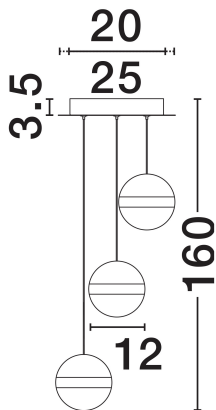

NOVA LUCE

PRODUCT DATASHEET

Version: 001

PRODUCT PHOTOGRAPH

TECHNICAL DRAWING

GENERAL INFORMATION

| | |
|-------------------------|------------|
| Product Code | 9124118 |
| Collection | Indoor |
| Product Category | Suspension |
| Product Family | Alaz |
| Mounting Location | Wall |
| Application Environment | Indoor |
| Specifications | N/A |

DIMENSION & WEIGHT

| | |
|--------------|--------------|
| LxWxH (cm) | D: 25 H: 160 |
| Cut Out (cm) | N/A |
| Weight (Kgr) | 3.5 |

MATERIAL & COLOR

| | |
|---------------|------------------------------------|
| Product Color | Brass Gold, Matt Black & Alabaster |
| Body Material | Aluminium, Steel, Glass, Acrylic |

| | |
|-------------------------|-----------------|
| Power (Nominal) | 27W |
| Input voltage (Nominal) | 220-240V |
| Mains Frequency | 50/60Hz |

PHOTOMETRICAL DATA

| | |
|---------------------------|-------------------|
| Luminous Flux | 1194lm |
| Color Temperature | 3000K |
| Light Color (Designation) | Warm White |