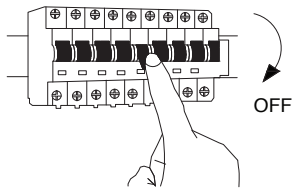

NOVA LUCE

9027201 9027202

1

Turn off the general switch.

2

Dismantle the product
Drill holes & apply plastic anchors

3

Connect the wires

4

Apply the screws

5

Turn on the general switch.