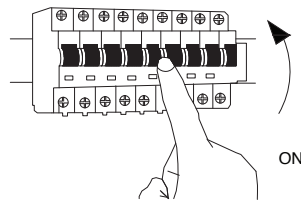

NOVA LUCE

9027201 9027202

1

Turn off the general switch.

2

Dismantle the product
Drill holes & apply plastic anchors

3

Connect the wires

4

Apply the screws

5

Turn on the general switch.