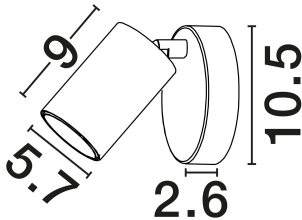

NOVA LUCE

PRODUCT DATASHEET

Version: 001

PRODUCT PHOTOGRAPH

GENERAL INFORMATION

Product Code	9011922
Collection	Indoor
Product Category	Wall
Product Family	Net
Mounting Location	Wall
Application Environment	Indoor
Specifications	N/A

DIMENSION & WEIGHT

LxWxH (cm)	D: 5.7 H1: 9 H2: 10.5
Cut Out (cm)	N/A
Weight (Kgr)	0.26

MATERIAL & COLOR

Product Color	Sandy Black
Body Material	Aluminium

TECHNICAL DRAWING

APPLICATION & MOUNTING

Ambient Working Temp.	Max 45°C
Type of Protection	IP20
Dimmable	Yes
Type of Dimming	N/A
Mounting type	Surface
Mounting Depth (cm)	N/A
Led Module Replaceable	Yes
Light Source	GU10

Power (Nominal)	1x10W
Input voltage (Nominal)	100-240V
Mains Frequency	50/60Hz

PHOTOMETRICAL DATA

Luminus Flux	N/A
Color Temperature	N/A
Light Color (Designation)	N/A

WARRANTY

Warranty	3 Years
----------	----------------