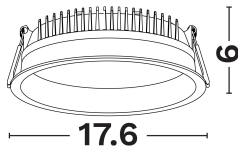

DIMENSION & WEIGHT

LxWxH (cm)	D:17.6 H:6
Cut out (cm)	16
Weight (Kgr)	N/A

TECHNICAL DRAWING

MATERIAL & COLOR

Product Color	White
Body Material	Aluminium
Cover Material	N/A

APPLICATION & MOUNTING

Ambient Working Temp.	45 C
Type of Protection	IP20
Protection Class IK	IK04
Dimmable	Yes
Type of Dimming (Optional)	Triac/Dali
Mounting type	Recessed
Mounting Depth (cm)	Ceiling
Led Module Replaceable	No
Light Source	Led
Adjustable	No

PHOTOMETRICAL DATA

Luminous Flux	2210
Luminous Efficacy	96.1
Color Temperature	4000
Light Color (Designation)	Neutral White
CRI	>90
SDCM	<3
Beam Angle	90
UGR	N/A

LIFESPAN

Lifetime	50000
----------	--------------