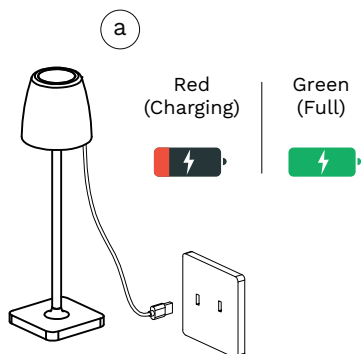

# NOVA LUCE

9223411, 9223412, 9223413  
9223414, 9223415

1

Firstly, charge the lamp until the led changes to green.  
The USB cable is in the attachment bag.  
We recommend that you use 1A adaptor.

Or charge the lamp by connecting it on base

3

To turn on/ off the lamp,  
please touch the switch on the top

4

The lamp is dimmable