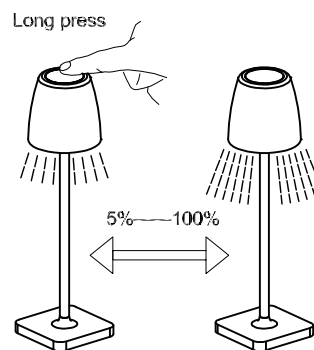

# NOVA LUCE

9223411, 9223412, 9223413  
9223414, 9223415

1

Firstly, charge the lamp until the led changes to green.  
The USB cable is in the attachment bag.  
We recommend that you use 1A adaptor.

Or charge the lamp by connecting it on base

3

To turn on/ off the lamp,  
please touch the switch on the top

4

The lamp is dimmable