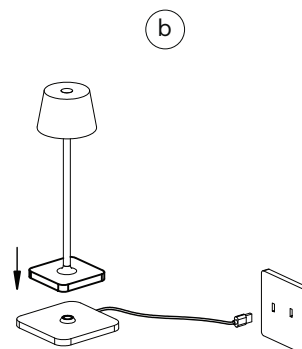

# NOVA LUCE

9223411, 9223412, 9223413  
9223414, 9223415

1

Firstly, charge the lamp until the led changes to green.  
The USB cable is in the attachment bag.  
We recommend that you use 1A adaptor.

Or charge the lamp by connecting it on base

3

To turn on/ off the lamp,  
please touch the switch on the top

4

The lamp is dimmable