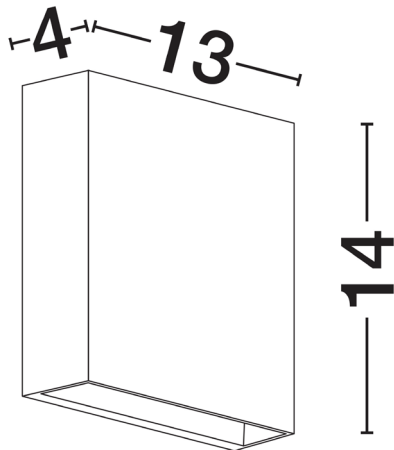

NOVA LUCE

PRODUCT DATASHEET

Version: 001

PRODUCT PHOTOGRAPH

GENERAL INFORMATION

Product Code	9030829
Collection	Outdoor
Product Category	Wall
Product Family	Way
Mounting Location	Wall
Application Environment	Outdoor
Specifications	Antisalt Protection

DIMENSION & WEIGHT

LxWxH (cm)	L: 13 W: 4 H: 14
Cut out (cm)	N/A
Weight (Kgr)	0.45

TECHNICAL DRAWING

MATERIAL & COLOR

Product Color	Sandy Black
Body Material	Polycarbonate & Acrylic Diffuser

APPLICATION & MOUNTING