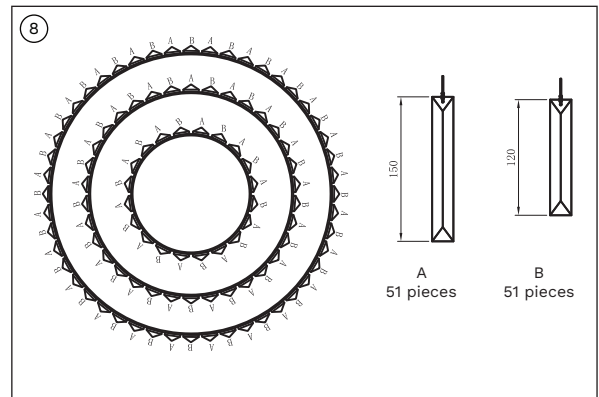

NOVA LUCE

9824072, 9824073

①

Turn off the general switch

2. Drill holes & apply plastic anchors
3. Tie up screws to fix it in place
4. Connect the wires
5. Fix luminaire into place
6. Tie up screws to make it stable
7. Insert bulb by rotate
8. Assemble the pieces, as shown above