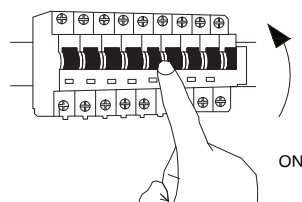

NOVA LUCE

9824072, 9824073

①

Turn off the general switch

2. Drill holes & apply plastic anchors
3. Tie up screws to fix it in place
4. Connect the wires
5. Fix luminaire into place
6. Tie up screws to make it stable
7. Insert bulb by rotate
8. Assemble the pieces, as shown above

⑧

Turn on the general switch