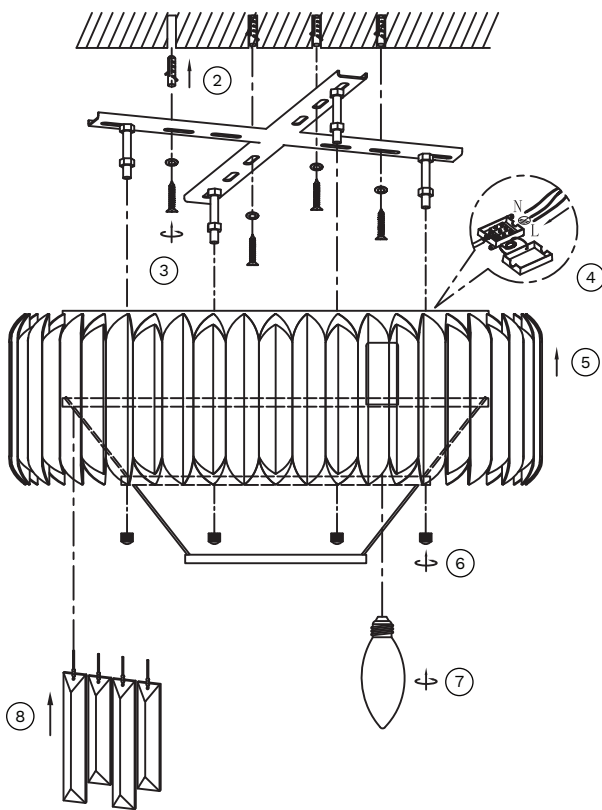

NOVA LUCE

9824072, 9824073

①

Turn off the general switch

2. Drill holes & apply plastic anchors
3. Tie up screws to fix it in place
4. Connect the wires
5. Fix luminaire into place
6. Tie up screws to make it stable
7. Insert bulb by rotate
8. Assemble the pieces, as shown above

⑧

Turn on the general switch