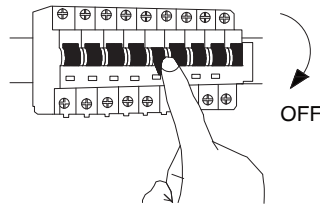

NOVA LUCE

9824072, 9824073

①

Turn off the general switch

2. Drill holes & apply plastic anchors
3. Tie up screws to fix it in place
4. Connect the wires
5. Fix luminaire into place
6. Tie up screws to make it stable
7. Insert bulb by rotate
8. Assemble the pieces, as shown above

⑧

Turn on the general switch