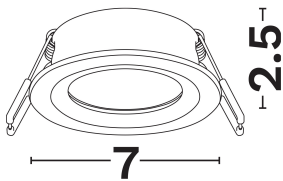

NOVA LUCE

PRODUCT DATASHEET

Version: 001

PRODUCT PHOTOGRAPH

TECHNICAL DRAWING

COMPATIBLE WITH

— On/Off Driver: N/A

— Triac Driver: N/A

— Dali Driver: N/A

GENERAL INFORMATION

Product Code	9030410
Product Category	Downlights-Gu10
Product Family	Hap
Mounting Location	Ceiling
Application Environment	Indoor

DIMENSION & WEIGHT

LxWxH (cm)	D: 7 H: 2.5 cm
Cut out (cm)	6
Weight (Kgr)	N/A