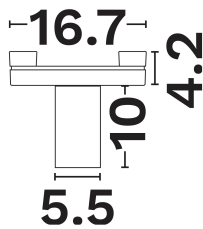

DIMENSION & WEIGHT

LxWxH (cm)	L:7.5 W:7.5 H:3.5 cm
Cut out (cm)	N/A
Weight (Kgr)	N/A

TECHNICAL DRAWING

MATERIAL & COLOR

Product Color	Black
Body Material	Aluminium
Cover Material	N/A

APPLICATION & MOUNTING

NOVA LUCE

PRODUCT DATASHEET

Version: 001

ELECTRICAL DATA

Power (Nominal)	10
Input voltage (Nominal)	24Vdc
Mains Frequency	50/60Hz
Output voltage	N/A
Output Current	N/A
Power Factor	N/A
Efficiency	N/A
SVM	N/A
Pst	N/A
Class	III