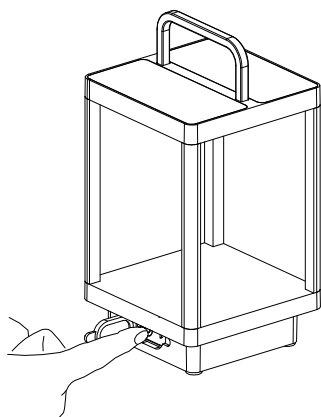

1. Charge the lamp by using the sunlight for three days/
the charger for 4-5 hours, until the led chages to green

2. Turn it on/off, by pressing the switch on the top

3. MODE 1: Press one time to turn on the light (100% light)
MODE 2: Press second time to change the lighting pressure (50%)
MODE 3: Press third time to turn off the lamp