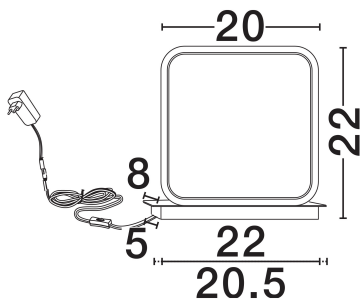

NOVA LUCE

PRODUCT DATASHEET

Version: 001

PRODUCT PHOTOGRAPH

GENERAL INFORMATION

Product Code	9001104
Collection	Indoor
Product Category	Table
Product Family	Imar
Mounting Location	Table
Application Environment	Indoor
Specifications	N/A

DIMENSION & WEIGHT

LxWxH (cm)	L: 22 W: 8 H: 22
Cut Out (cm)	N/A
Weight (Kgr)	0.5

MATERIAL & COLOR

Product Color	Sandy Black & Gold
Body Material	Steel & Aluminium

TECHNICAL DRAWING

APPLICATION & MOUNTING

Ambient Working Temp.	Max 45°C
Type of Protection	IP20
Dimmable	No
Type of Dimming	N/A
Mounting type	Surface
Mounting Depth (cm)	N/A
Led Module Replaceable	No
Light Source	LED

Power (Nominal)	13W
Input voltage (Nominal)	220-240V
Mains Frequency	50/60Hz

PHOTOMETRICAL DATA

Luminous Flux	563lm
Color Temperature	3200K
Light Color (Designation)	Warm White

WARRANTY

Warranty	3 Years
----------	----------------