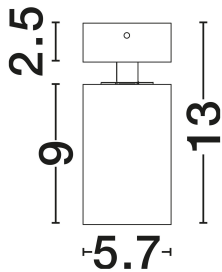

## TECHNICAL DRAWING

## DIMENSION & WEIGHT

LxWxH (cm)	D: 5.7 H 1: 9 H 2: 13
Cut Out (cm)	N/A
Weight (Kgr)	0.19