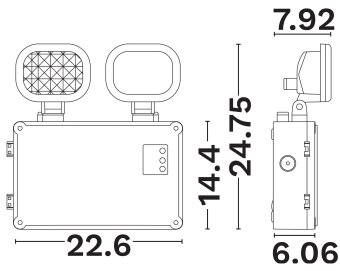

NOVA LUCE

PRODUCT DATASHEET

Version: 001

PRODUCT PHOTOGRAPH

TECHNICAL DRAWING

COMPATIBLE WITH

— On/Off Driver: N/A

— Triac Driver: N/A

— Dali Driver: N/A

GENERAL INFORMATION

Product Code	9080817
Product Category	Emergency
Product Family	E1301
Mounting Location	N/A
Application Environment	Outdoor

DIMENSION & WEIGHT

LxWxH (cm)	6 W:7.92 H:24.75 cm
Cut out (cm)	N/A
Weight (Kgr)	N/A