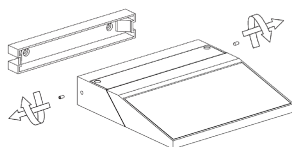

NOVA LUCE

9492510

1

Turn off the general switch

2

remove the side screws

3

Drill holes & apply plastic anchors
With screws

4

Apply the side screws

5

Turn on the general switch