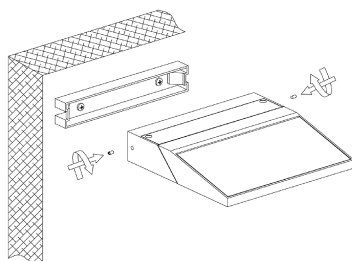

NOVA LUCE

9492510

1

Turn off the general switch

2

remove the side screws

3

Drill holes & apply plastic anchors
With screws

4

Apply the side screws

5

Turn on the general switch