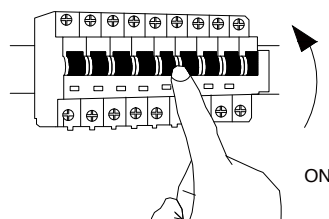

NOVA LUCE

9492510

1

Turn off the general switch

2

remove the side screws

3

Drill holes & apply plastic anchors
With screws

4

Apply the side screws

5

Turn on the general switch