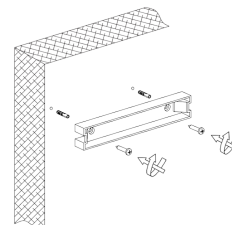

NOVA LUCE

9492510

1

Turn off the general switch

2

remove the side screws

3

Drill holes & apply plastic anchors
With screws

4

Apply the side screws

5

Turn on the general switch