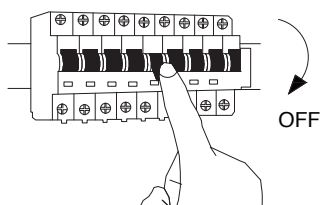

# NOVA LUCE

9540208

1

Turn off the general switch

2

Drill holes

3

Apply screws

4

Apply the nut screw

5

Connect the wires

6

Apply the side screws

7

Turn on the general switch