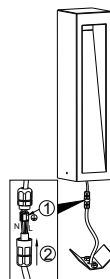

# NOVA LUCE

9540208

1

Turn off the general switch

2

Drill holes

3

Apply screws

4

Apply the nut screw

5

Connect the wires

6

Apply the side screws

7

Turn on the general switch