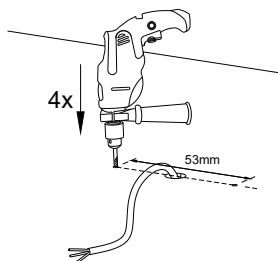

# NOVA LUCE

9540208

1

Turn off the general switch

2

Drill holes

3

Apply screws

4

Apply the nut screw

5

Connect the wires

6

Apply the side screws

7

Turn on the general switch