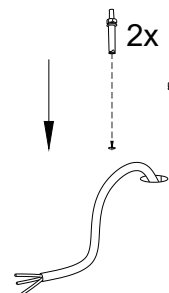

# NOVA LUCE

9540208

1

Turn off the general switch

2

Drill holes

3

Apply screws

4

Apply the nut screw

5

Connect the wires

6

Apply the side screws

7

Turn on the general switch