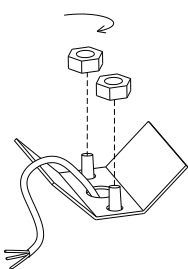

# NOVA LUCE

9540208

1

Turn off the general switch

2

Drill holes

3

Apply screws

4

Apply the nut screw

5

Connect the wires

6

Apply the side screws

7

Turn on the general switch