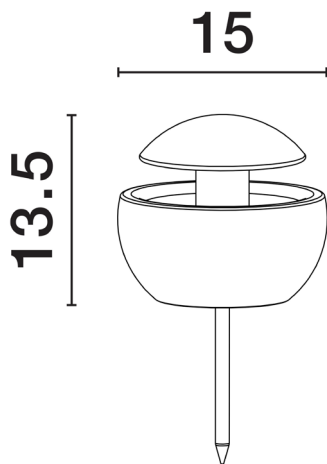

NOVA LUCE

PRODUCT DATASHEET

Version: 001

PRODUCT PHOTOGRAPH

TECHNICAL DRAWING

GENERAL INFORMATION

Product Code	9186704
Collection	Outdoor
Product Category	Floor
Product Family	Minor
Mounting Location	Ground
Application Environment	Outdoor
Specifications	Antisalt Protection

DIMENSION & WEIGHT

LxWxH (cm)	D: 15 H: 13,5
Cut out (cm)	N/A
Weight (Kgr)	1.85

MATERIAL & COLOR

Product Color	Grey
Body Material	Concrete

APPLICATION & MOUNTING

Ambient Working Temp.	(-15°C) ~ (+60°C)
Type of Protection	IP65
Dimmable	N/A
Type of Dimming (Optional)	N/A
Mounting type	Surface
Mounting Depth (cm)	N/A
Led Module Replaceable	Yes
Light Source	LED G9