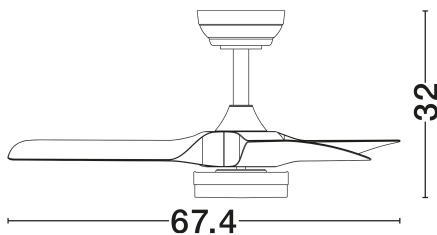

NOVA LUCE

PRODUCT DATASHEET

Version: 001

PRODUCT PHOTOGRAPH

TECHNICAL DRAWING

GENERAL INFORMATION

Product Code	9952395
Collection	Indoor
Product Category	Fans
Product Family	Caelia
Mounting Location	Ceiling
Application Environment	Indoor
Specifications	N/A

DIMENSION & WEIGHT

LxWxH (cm)	D: 67.4 H: 32
Cut Out (cm)	N/A
Weight (Kgr)	3.2

MATERIAL & COLOR

Product Color	Sandy White & Matt White
Body Material	Metal & Abs

APPLICATION & MOUNTING

Ambient Working Temp.	Max 45°C
Type of Protection	IP20
Dimmable	No
Type of Dimming	N/A
Mounting type	Surface
Mounting Depth (cm)	N/A
Led Module Replaceable	No
Light Source	LED

Power (Nominal)	18W
Input voltage (Nominal)	220-240V
Mains Frequency	50/60Hz

PHOTOMETRICAL DATA

Luminous Flux	1101lm
Color Temperature	3000-4500-6000K
Light Color (Designation)	WW - CW

WARRANTY

Warranty	3 Years
----------	----------------